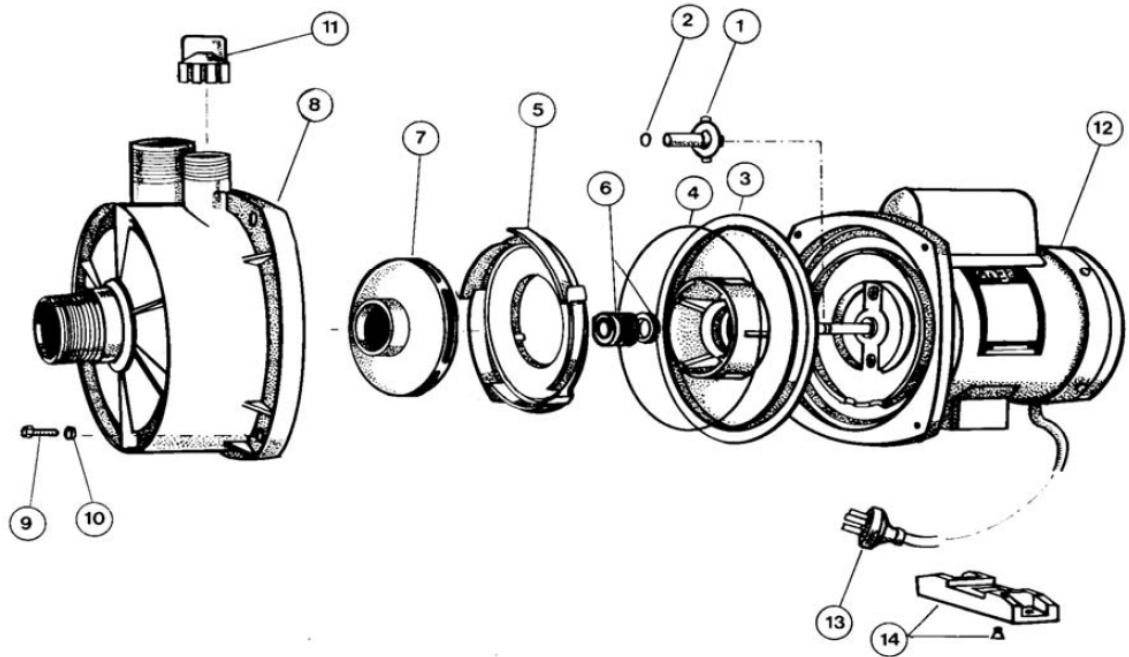

Drawing shows typical assembly, please note actual parts may vary in appearance

Refer motor section for motor parts

Items with suffix K are packaged for display.

Model	413	414	415	416	417
Part number	341300	341400	341500	341600	341700
Description	0.4kW	0.55kW	0.75kW	0.55kW	0.75kW

Quantity column indicates maximum number of individual items per service repair.

The part number given is for singular units unless otherwise stated in the item description.

Drawings are indicative only, product appearance may change slightly.

Refer motor section for motor parts

Model	413H	415VX
Part number	341304	341580
Description	0.4kW	0.75kW

Items with suffix K are packaged for display.

Item	Description	Qty	Part number	
1	Shaft Sleeve & O-ring Kit	1	800894K	800894K
2	O-ring - Shaft Sleeve (Pack of 10)	1	702196K	702196K
3	Baffle	1	302061	302064
4	O-ring - Casing	1	702206K	702206K
5	Diffuser	1	302075K	302194
6	Seal Kit (Incl. Seal + Items 1 & 4)	1	800865K	800865K
	Seal (Pack of 25)	1	800901	800901
7	Impeller	1	504594	504824
8	Casing	1	302081	302124
9	Screw - Casing (Set of 10)	4	800399	800399
10	Washer - Casing (Set of 20)	4	-	-
11	Priming Cap	1	504605	504604
	O-ring - Priming Cap	1	-	702209
12	Motor	1	800663	800663
13	Lead	1	608080	608080
14	Base & Screws Kit	1	800532	800532
15	Nut - Casing (Set of 12) Not Shown	4	800163K	800163K

Refer motor section for motor parts

Model	421
Part number	342100
Description	0.75kW

Items with suffix K are packaged for display.

Item	Description	Qty	Part number
1	Casing	1	303730
2	Impeller	1	507950
3	Diffuser	1	302073
4	Baffle	1	302063
5	O'ring - Casing	1	702206K
6	Seal Kit (Incl. Seal + Items 5 & 8)	1	800582K
	Seal (Pack of 25)	1	800901
7	O'ring - Shaft Sleeve (Pack of 10)	1	702196K
8	Shaft Sleeve & O'ring Kit	1	800894K
9	Motor	1	800442
10	Lead - Motor (Not Shown)	1	608080
11	Base & Screws Kit	1	800532
12	Priming Plug & O'ring	1	800017K
13	Bolt - Casing (Set of 10)	4	800399
14	Washer - Casing (Set of 20)	4	800151
15	Nut - Casing (Set of 12)	4	800163K