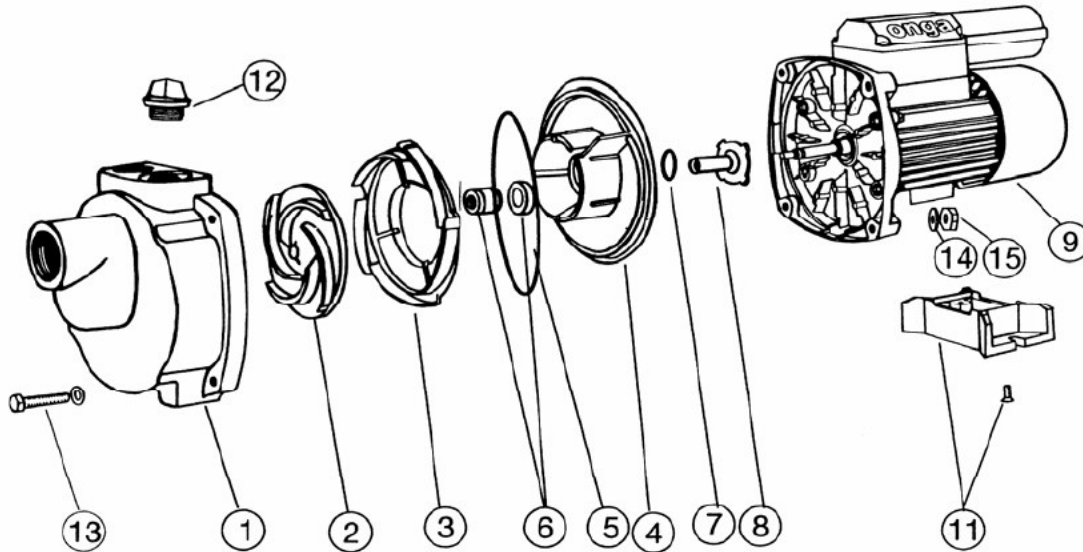

Quantity column indicates maximum number of individual items per service repair.

The part number given is for singular units unless otherwise stated in the item description.

Drawings are indicative only, product appearance may change slightly.

Refer motor section for motor parts

Model	413H	415VX
Part number	341304	341580
Description	0.4kW	0.75kW

Items with suffix K are packaged for display.

Item	Description	Qty	Part number	
1	Shaft Sleeve & O-ring Kit	1	800894K	800894K
2	O-ring - Shaft Sleeve (Pack of 10)	1	702196K	702196K
3	Baffle	1	302061	302064
4	O-ring - Casing	1	702206K	702206K
5	Diffuser	1	302075K	302194
6	Seal Kit (Incl. Seal + Items 1 & 4)	1	800865K	800865K
	Seal (Pack of 25)	1	800901	800901
7	Impeller	1	504594	504824
8	Casing	1	302081	302124
9	Screw - Casing (Set of 10)	4	800399	800399
10	Washer - Casing (Set of 20)	4	-	-
11	Priming Cap	1	504605	504604
	O-ring - Priming Cap	1	-	702209
12	Motor	1	800663	800663
13	Lead	1	608080	608080
14	Base & Screws Kit	1	800532	800532
15	Nut - Casing (Set of 12) Not Shown	4	800163K	800163K

Quantity column indicates maximum number of individual items per service repair

The part number given is for singular units unless otherwise stated in the item descriptor

Drawings are indicative only, product appearance may change slightly

Refer motor section for motor parts

Model	421
Part number	342100
Description	0.75kW

Items with suffix K are packaged for display.

Item	Description	Qty	Part number
1	Casing	1	303730
2	Impeller	1	507950
3	Diffuser	1	302073
4	Baffle	1	302063
5	O'ring - Casing	1	702206K
6	Seal Kit (Incl. Seal + Items 5 & 8)	1	800582K
	Seal (Pack of 25)	1	800901
7	O'ring - Shaft Sleeve (Pack of 10)	1	702196K
8	Shaft Sleeve & O'ring Kit	1	800894K
9	Motor	1	800442
10	Lead - Motor (Not Shown)	1	608080
11	Base & Screws Kit	1	800532
12	Priming Plug & O'ring	1	800017K
13	Bolt - Casing (Set of 10)	4	800399
14	Washer - Casing (Set of 20)	4	800151
15	Nut - Casing (Set of 12)	4	800163K