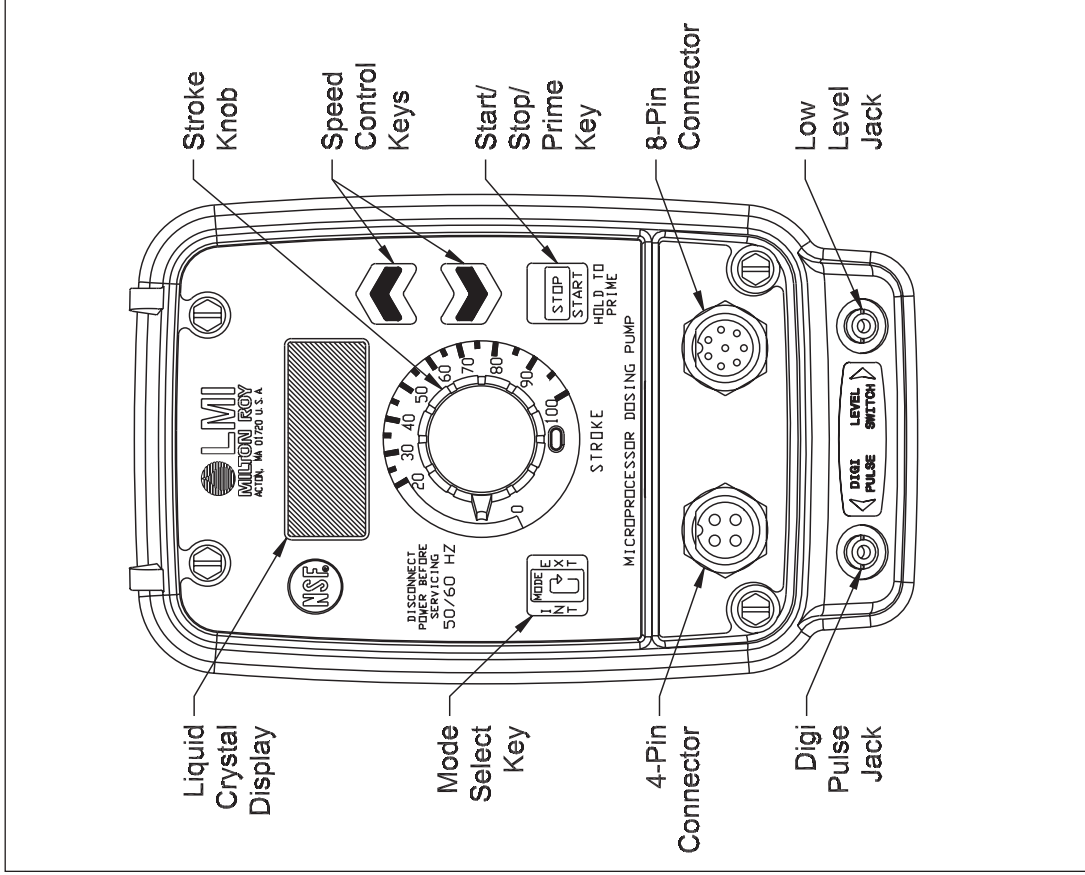

Series AA9 Control Panel Detail