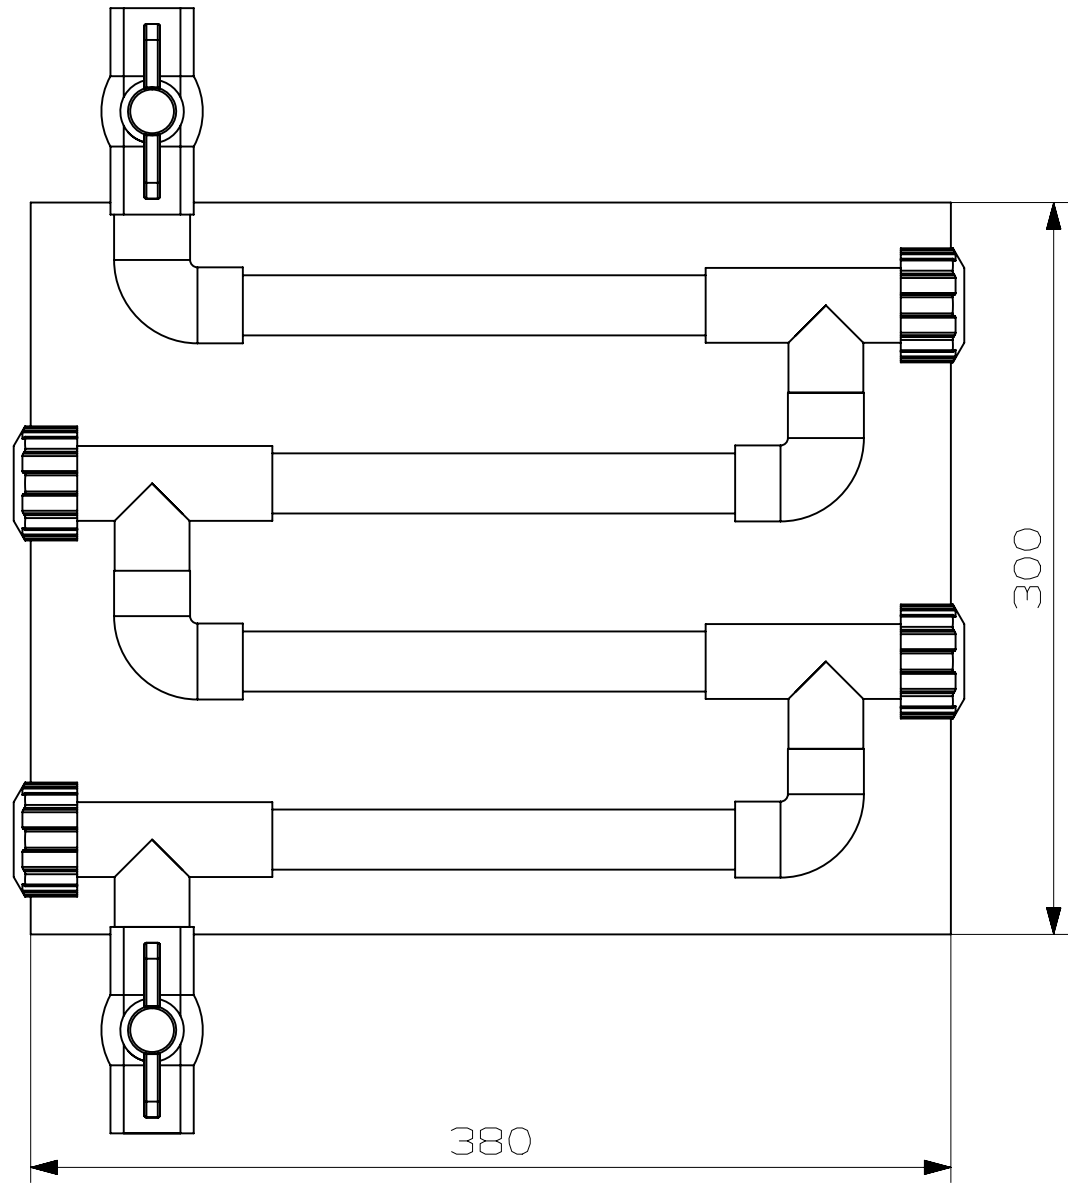

8 7 6 5 4 3 2 1

DO NOT SCALE

DIMENSIONS IN MILLIMETRES

REV	PG	CHG	REVISION HISTORY	DRN	CKD	DATE
001			INITIAL RELEASE	JK	AJT	10MY11

GENERAL NOTES

THIS DRAWING AND INFORMATION CONTAINED IS THE PROPERTY OF WATERDOS INSTRUMENTS PTY LTD AND MAY NOT BE COPIED OR USED FOR ANY PURPOSE OTHER THAN THAT FOR WHICH IT IS SUPPLIED.

DATE	08MY11
SCALE	-
DRAWN	J.KELLS
CHECKED	A.J.TAN

WATERDOS INSTRUMENTS	
DRAWING NAME	COR-RACK-4C.001
DRAWING NUMBER	
SHEET	A4
1 OF 1	

8 7 6 5 4 3 2 1