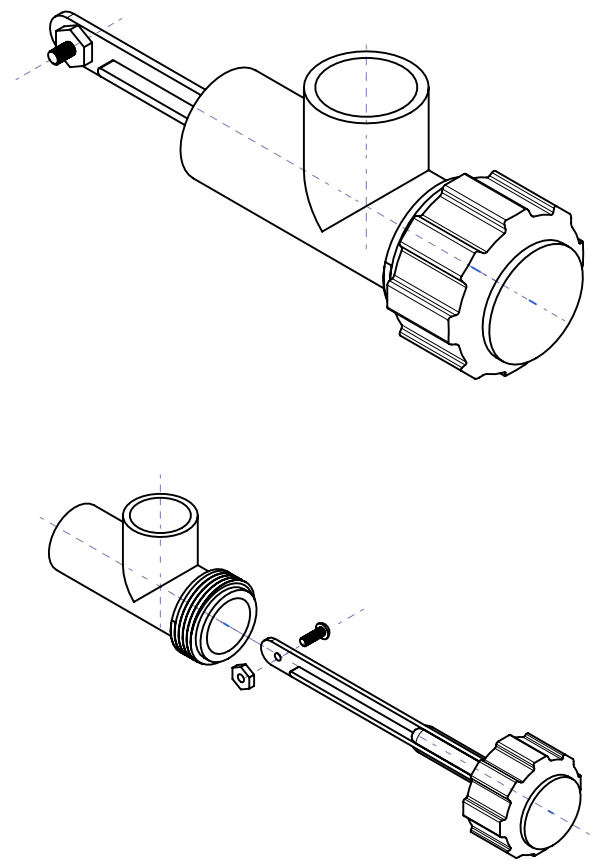

8 7 6 5 4 3 2 1

DO NOT SCALE

DIMENSIONS IN MILLIMETRES

REV	PG	CHG	REVISION HISTORY	DRN	CKD	DATE
001			INITIAL RELEASE	JK	AJT	10MY11

GENERAL NOTES

THIS DRAWING AND INFORMATION CONTAINED IS THE PROPERTY OF WATERDOS INSTRUMENTS PTY LTD AND MAY NOT BE COPIED OR USED FOR ANY PURPOSE OTHER THAN THAT FOR WHICH IT IS SUPPLIED.

DATE	08MY11
SCALE	-
DRAWN	J.KELLS
CHECKED	A.J.TAN

WATERDOS INSTRUMENTS	
DRAWING NAME	COR-RACK-4C.001
DRAWING NUMBER	
SHEET	A4
1 OF 1	

8 7 6 5 4 3 2 1